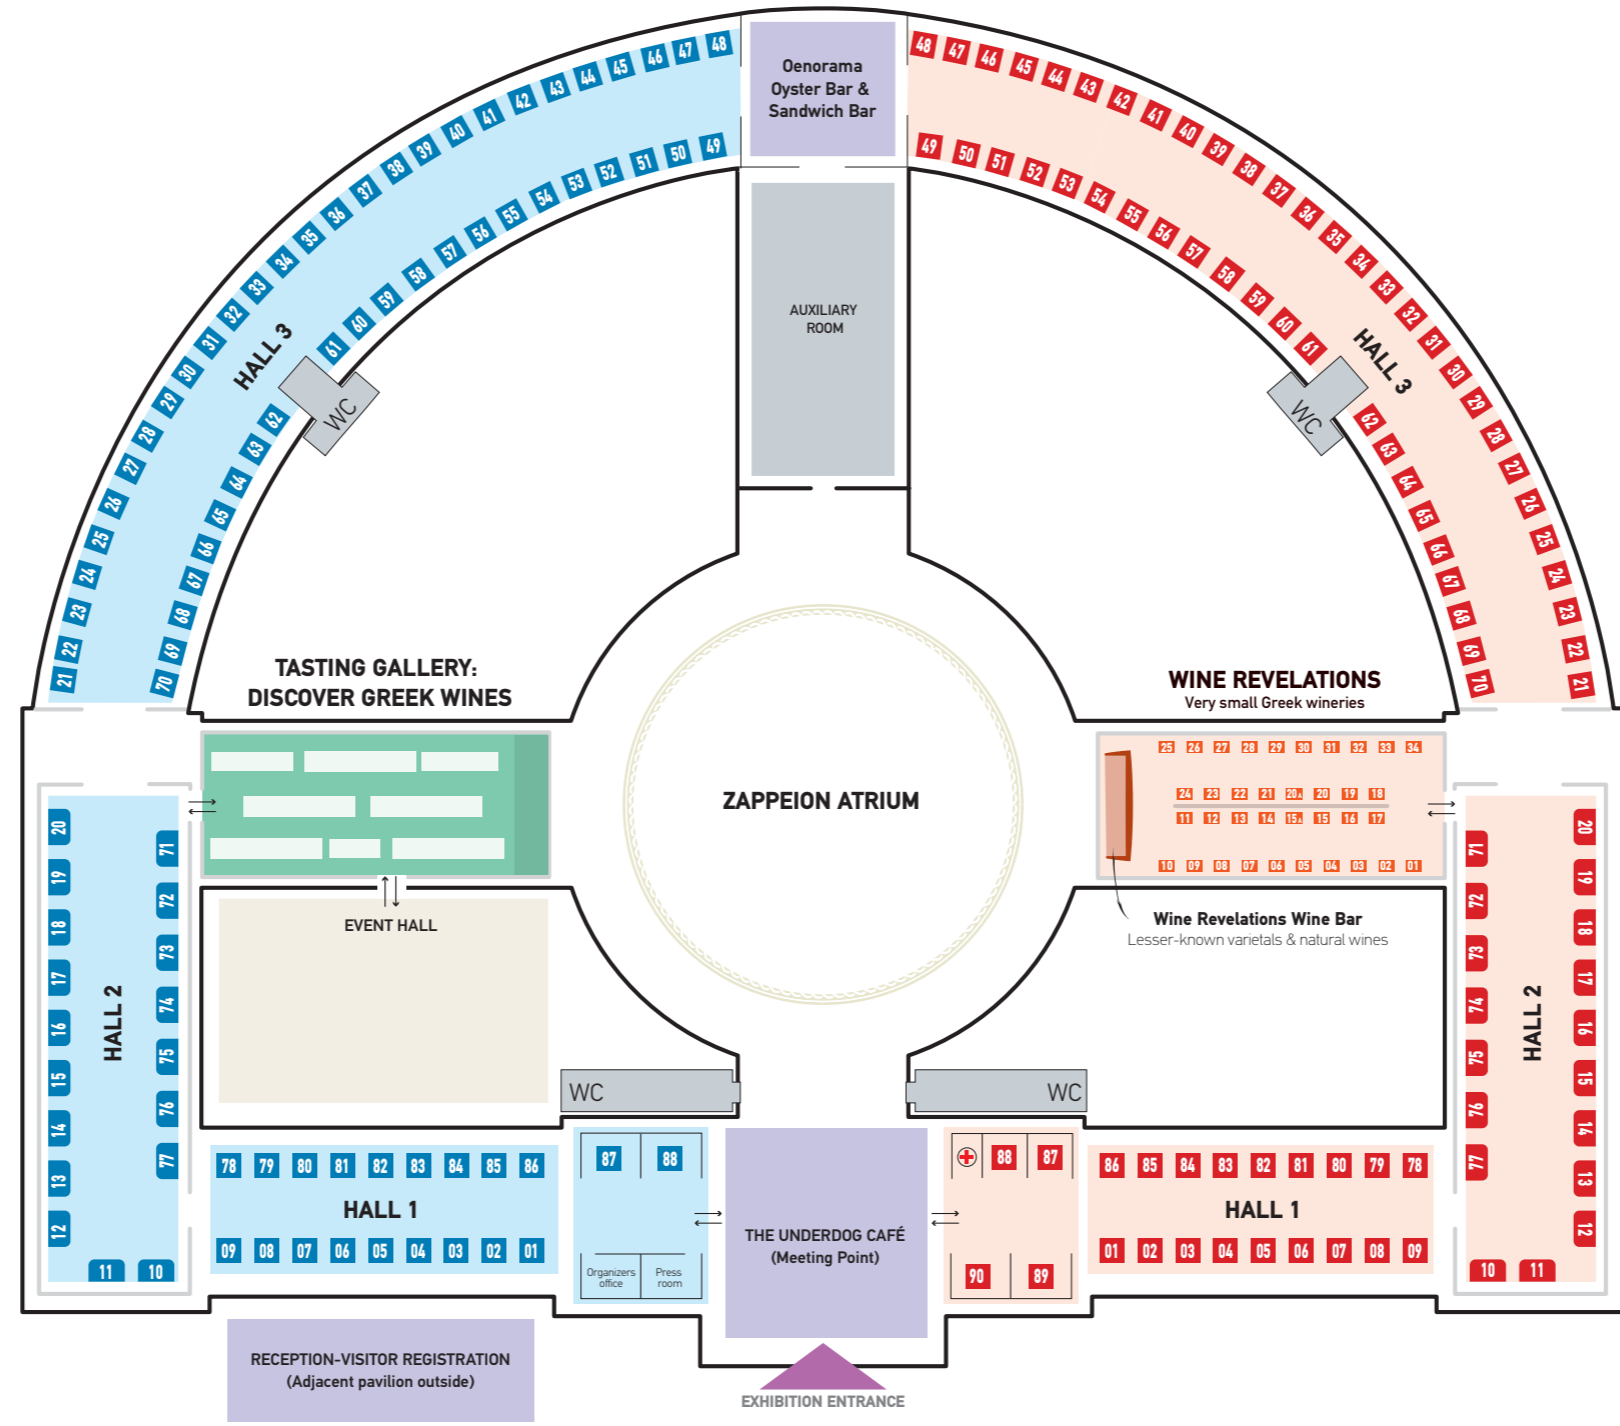

- WINES OF CRETE 1
- WINES OF CRETE 2
- WINES OF CRETE 3
- WINES OF CRETE 4
- WINES OF CRETE 5
- WINES OF CRETE 6
- WINES OF CRETE 7
- WINES OF CRETE 8
- WINES OF CRETE 9
- WINES OF CRETE 10
- WINES OF CRETE 11
- WINES OF CRETE 12
- WINES OF CRETE 13
- WINES OF CRETE 14
- WINES OF CRETE 15
- WINES OF CRETE 16
- WINES OF CRETE 17
- WINES OF CRETE 18
- WINES OF CRETE 19
- WINES OF CRETE 20
- WINES OF CRETE 21
- WINES OF CRETE 22
- WINES OF CRETE 23
- WINES OF CRETE 24
- WINES OF CRETE 25
- WINES OF CRETE 26
- WINES OF CRETE 27
- WINES OF CRETE 28
- WINES OF CRETE 29
- WINES OF CRETE 30
- WINES OF CRETE 31
- WINES OF CRETE 32
- WINES OF CRETE 33
- WINES OF CRETE 34
- WINES OF CRETE 35
- WINES OF CRETE 36
- WINES OF CRETE 37
- WINES OF CRETE 38
- WINES OF CRETE 39
- WINES OF CRETE 40
- WINES OF CRETE 41
- WINES OF CRETE 42
- WINES OF CRETE 43
- WINES OF CRETE 44
- WINES OF CRETE 45
- WINES OF CRETE 46
- WINES OF CRETE 47
- WINES OF CRETE 48
- WINES OF CRETE 49
- WINES OF CRETE 50
- WINES OF CRETE 51
- WINES OF CRETE 52
- WINES OF CRETE 53
- WINES OF CRETE 54
- WINES OF CRETE 55
- WINES OF CRETE 56
- WINES OF CRETE 57
- WINES OF CRETE 58
- WINES OF CRETE 59
- WINES OF CRETE 60
- WINES OF CRETE 61
- WINES OF CRETE 62
- WINES OF CRETE 63
- WINES OF CRETE 64
- WINES OF CRETE 65
- WINES OF CRETE 66
- WINES OF CRETE 67
- WINES OF CRETE 68
- WINES OF CRETE 69
- WINES OF CRETE 70
- WINES OF CRETE 71
- WINES OF CRETE 72
- WINES OF CRETE 73
- WINES OF CRETE 74
- WINES OF CRETE 75
- WINES OF CRETE 76
- WINES OF CRETE 77
- WINES OF CRETE 78
- WINES OF CRETE 79
- WINES OF CRETE 80
- WINES OF CRETE 81
- WINES OF CRETE 82
- WINES OF CRETE 83
- WINES OF CRETE 84
- WINES OF CRETE 85
- WINES OF CRETE 86
- WINES OF CRETE 87
- WINES OF CRETE 88

ΚΟΚΚΙΝΗ ΠΤΕΡΥΓΑ / RED WING

- MUSES ESTATE 1
- LOST LAKE DISTILLERY 2
- SAMARTZIS WINERY 3
- DOMAINE D. MIGAS 4
- DOMAINE HATZIMICHALIS 5
- DOMAINE HATZIMICHALIS 6
- SOFEAST 7
- GAIA WINES 8
- VASSALTIS VINEYARDS 9
- TRIOLOGIA WINES 10
- KTIMA BIBLIA CHORA 10
- KTIMA GEROVASSILIOU 11
- ALPHA ESTATE 12
- MITRAVELAS ESTATE 13
- WINE ART ESTATE 14
- MORAITIS ESTATE 15
- SANTO WINES 16
- TSANTALI VINEYARDS @ WINERIES 17
- KTIMA PAVLIDIS 17
- DOMAINE SKOURAS 18
- NICO LAZARIDI OINOI - WINES 19
- VINALIA 20
- WSPC WINE SCHOOL 20
- ESTATE MANOLESAKIS 22
- LALIKOS MOUNTAINOUS VINEYARDS 23
- AEOLOS 24
- KATOGI AVEROFF 25
- HATZIDAKIS WINERY 26
- STROFILIA ESTATE 27
- PIERIA ERATINI ESTATE 28
- ANATOLIKOS VINEYARDS 29
- ARTEMIS KARAMOLEGOS WINERY 30
- ACHAIA CLAUS 31
- ANTONPOULOS VINEYARDS 32
- CHATZIVARITI ESTATE 33
- KORONIOTIS WINERY 34
- LAFKIOTIS WINERY 35
- LACOVINO WINERY 36
- RIRA VINEYARDS 37
- ARIOUSIOS 38
- LYKOS WINERY 39
- TRINITY WINES 40
- THYMIPOULOS VINEYARDS 41
- DOMAINE EVHARIS 42
- KROKIDAS WINERY 43
- ACHEON WINERY 44
- GIANNIKOS WINERY 45
- COROPOLIS 46
- COROPOLIS 47
- EUROINOX 48
- ELIAS VALAVANIS 49
- JOFRAN 50
- EDANOS WINERY 51
- ZACHARIAS VINEYARDS 52
- ONENOS WINES 53
- AIVALIS ESTATE 54
- PAPARGYRIU WINERY 54
- DOMAINE MICHAELIDI 55
- VOURVOUKELI ESTATE 55
- DOMAINE HARLAFTIS 56
- ONOCOSMOS 57
- LACULES ESTATE 58
- DOMAINE BAIRAKTARIS 59
- TETRAMYTHOS ORGANIC WINES 60
- MYLONAS WINERY 61
- ANASTASIA FRAGOU WINERY 62
- MARKOU VINEYARDS 63
- PAPAGIANNAKOS WINERY 64
- MONEMVASIA WINERY 65
- ALEXAKIS WINERY 66
- VOYATZIS ESTATE 67
- FOUNDIS ESTATE 68
- FILIA GI 68
- AIDARINI WINERY 69
- ALEXIOU WINES 69
- PAPAROUSSIS WINERY 70
- ZOINOS WINERY - ZITSA 71
- LANTIDES ESTATE 72
- DOMAINE SIGALAS 73
- LAFZANIS WINERY 74
- NESTOR WINES 74
- DOMAINE COSTA LAZARIDI 75
- ESTATE PAPAIOANNOU 76
- IEROPOULOS WINERY 77
- CANAVA CHRISOU - TSELEPOS SANTORINI 78
- KTIMA DRIPI 78
- KTIMA TSELEPOS 79
- DOMAINE BRINTZIKI-ABELON 80
- DOMAINE PORTO KARRAS 81
- DOMAINE MONSIEUR NICOLAS BY G. KARAMITROS 82
- VRINIOTIS WINERY 83
- GIKAS WINERY 84
- THEOPETRA ESTATE 85
- TSILILI 86
- MASTERZEN WINE CABINETS 87
- LENGA GRAPE SPA 88
- OENORAMA SHOP 89
- OINOLINE WINE ACCESSORIES 90

ΟΙΝΙΚΕΣ ΑΠΟΚΑΛΥΨΕΙΣ / WINE REVELATIONS

- DOMAINE DE L'APOCALYPSE 1
- LIÉPOURIS WINERY 2
- AOTON WINERY 3
- DOMAINE NIKOLAOU 4
- THIVAIKI GI 5
- SARRIS WINERY 6
- MENOUSIS WINERY 7
- DOMAINE AGROVISION 8
- STAVROPOULOS ESTATE 9
- LIPSI WINERY 10
- UNI OF ATTICA - DEP. OF ENOLOGY 11
- DOMAINE GIOLIS 12
- OLYMPIA LAND ESTATE 13
- KARAVANA WINES 14
- HARALABAKIS WINERY 15
- SELLAS WINERY 15a
- MIKRA THIRA WINERY 16
- KTIMA IATRIDI 17
- ANDREOU WINERY 18
- VAPTISTIS WINERY 19
- MARAGKAKIS WINERY 20
- OPSIMOS WINERY 20a
- KTIMA KOURTI 21
- PAPAGIANNOLIS WINERY 22
- KONTONRAKIS ESTATE 23
- GANIS WINERY 24
- AKRIOTOU MICROWINERY 25
- SKIUROUS WINERY 26
- MOROPULOS WINERY 27
- TSANTIRIS WINERY 28
- DIMPOULOS ESTATE 29
- MANALIS WINERY 30
- MILEA WINERY 31
- VENETSANOS WINERY 32
- NIKOLOU WINERY 33
- ARGATIA WINERY 34