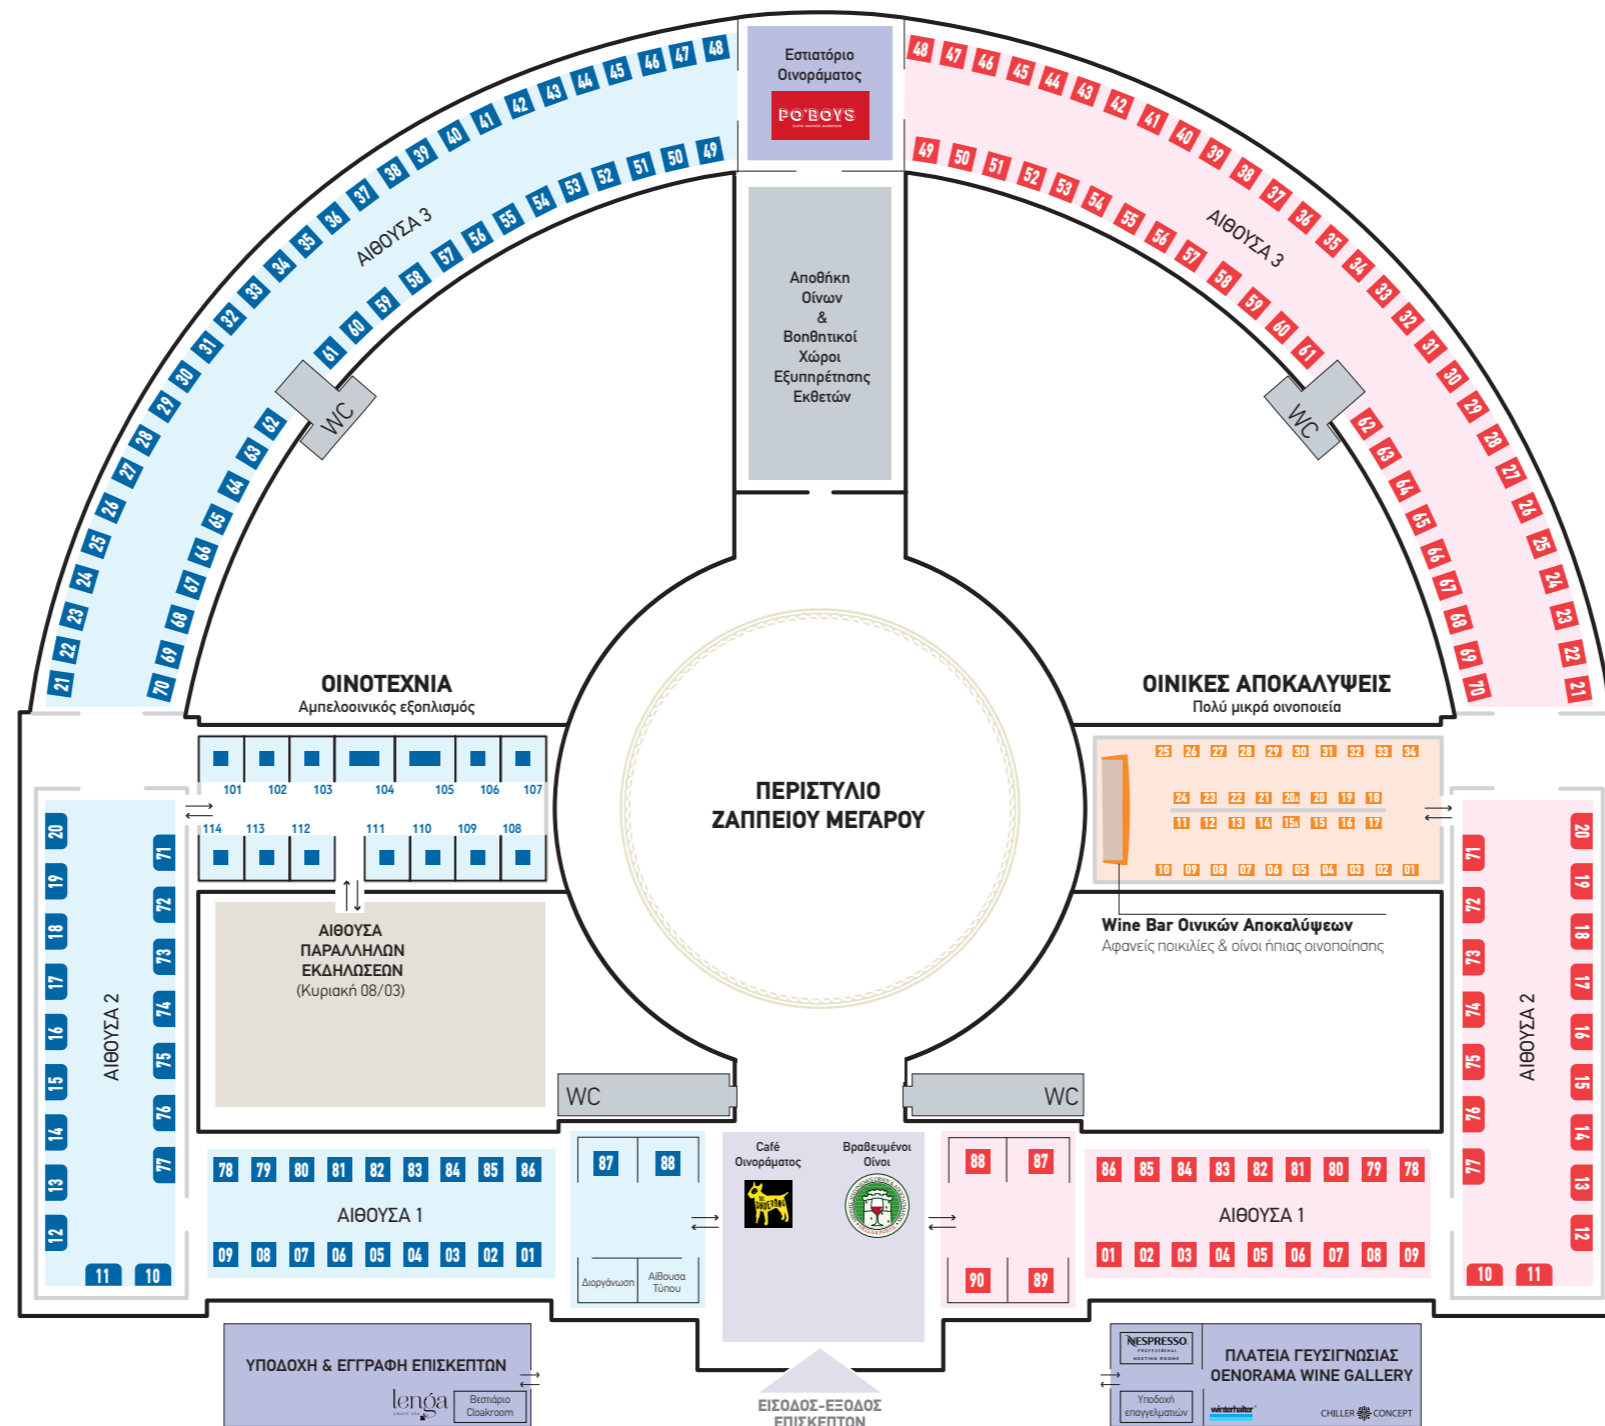

- 1 SAMARTZIS WINERY
- 2 PETRIESSA ESTATE
- 3 THIVAIKI GI
- 4 WINERY MONSIEUR NICOLAS BY G. KARAMITROS
- 5 DOMAINE HATZIMICHALIS
- 6 DOMAINE HATZIMICHALIS
- 7 SOFEAST
- 8 GAIA WINES
- 9 VASSALTI'S VINEYARDS
- 10 KTIMA BIBLIA CHORA
- 11 KTIMA GEROVASSILIOU
- 12 ALPHA ESTATE
- 13 KTIMA PALIVOU
- 14 WINE ART ESTATE
- 15 MORAITIS ESTATE
- 16 SANTO WINES
- 17 KTIMA PAVLIDIS
- 18 DOMAINE SKOURAS
- 19 NICO LAZARIDI OINOI - WINES
- 20 MUSES ESTATE
- 21 LOST LAKE DISTILLERY
- 22 AKRATHOS NEWLANDS WINERY
- 23 LALIKOS MOUNTAINOUS VINEYARDS
- 24 AEOLUS
- 25 KATOGI AVEROFF
- 26 HATZIDAKIS WINERY
- 27 STROFILIA ESTATE
- 28 PIERIA ERATINI ESTATE
- 29 ANATOLIKOS VINEYARDS
- 30 MY CAVA BY DEPOT DES VINS
- 31 MY CAVA BY DEPOT DES VINS
- 32 OENOPS WINES
- 33 ACHAIA CLAUSS
- 34 ANTONOPOULOS K. VINEYARDS
- 35 ARTEMIS KARAMOLEGOS WINERY
- 36 CHATZIVARTI ESTATE
- 37 LACOVINO WINERY
- 38 BELIDIS VINEYARDS
- 39 DIAMANTIS SIATISTA WINERY
- 40 THYMIPOPOULOS VINEYARDS
- 41 OENOCOSMOS
- 42 ARLEKINON CHORA
- 43 KROKIDAS WINERY
- 44 DIMOPOULOS ESTATE
- 45 PANTOU WINERY
- 46 PIRGAKIS WINERY
- 47 KORONOTIS WINERY
- 48 DOMAINE SABANIS
- 49 PAPANTONIS WINERY
- 50 AIDARINI WINERY
- 51 ALEXIOU WINES
- 52 DYD FILIOI ESTATE
- 53 LACULES ESTATE
- 54 DOMAINE PATERIANAKIS
- 55 KTIMA OINOTROPAI
- 56 DOMAINE MICHAELIDI
- 57 AIVALIS ESTATE
- 58 VENETSANOS WINERY
- 59 ARGATIA WINERY
- 60 DOMAINE BAIRAKTARIS
- 61 TETRAMYTHOS ORGANIC WINES
- 62 PAPAIGIANNAKOS WINERY
- 63 MYLONAS WINERY
- 64 ANASTASIA FRAGOU WINERY
- 65 MARKOU VINEYARDS
- 66 SIMEONIDIS ESTATE
- 67 FOUNDIS ESTATE
- 68 DOMAINE EVHARIS
- 69 VOYATZIS ESTATE
- 70 PARPAROUSIS WINERY
- 71 PSAROULIS WINES
- 72 DOMAINE CLAUDIA PAPAYIANNI
- 73 ZINOIS WINERY - ZITSA
- 74 VINALIA WINES & SPIRITS
- 75 MITRAVELAS ESTATE
- 76 LAFAZANIS WINERY
- 77 NESTOR WINES
- 78 DOMAINE COSTA LAZARIDI
- 79 ESTATE PAPAIOANNOU
- 80 IEROPOULOS WINERY
- 81 KTIMA TSELEPOS
- 82 CANAVA CHRISOU - TSELEPOS SANTORINI
- 83 KTIMA DRIPI
- 84 LANTIDES ESTATE
- 85 EMBASSY OF THE REPUBLIC OF CYPRUS IN ATHENS
- 86 KTIMA PΥΡΓΑΚΗ
- 87 VRIKIOTIS WINERY
- 88 DOMAINE D. MIGAS
- 89 GIKAS WINERY
- 90 TSIILIA
- 91 THEOPETRA ESTATE
- 92 WSCP WINE SCHOOL
- 93 WSCP WINE SCHOOL
- 94 MASTERZEN
- 95 OINOLINE WINE ACCESSORIES

ΟΙΝΟΤΕΧΝΙΑ / OENOTECHNICA

- 101 BIODYNAMICS
- 102 ARIKYAN PACKAGING
- 103 MALVA
- 104 KOKKALIDIS BROS - CORK HELLAS
- 105 INOX VESSEL HELLAS
- 106 ALPAGLASS
- 107 MOULAS SCIENTIFIC
- 108 KIRSTEN
- 109 QUANTOR-KREYER
- 110 CHRISTOS SENIS
- 111 TESCO FOOD TECHNOLOGY
- 112 COROPOULIS
- 113 COROPOULIS
- 114 RAMONDIN
- 115 R. CORK
- 116 KALINA BARRELS

ΟΙΝΙΚΕΣ ΑΠΟΚΑΛΥΨΕΙΣ / WINE REVELATIONS

- 1 DOMAINE DE L'APCALYPSE
- 2 STAMATIS WINERY
- 3 AOTON WINERY
- 4 DOMAINE NIKOLAOU
- 5 OLYMPIA LAND ESTATE
- 6 KTIMA MAGGEL
- 7 KARAVANA WINES
- 8 DIAMANTOPOULOU WINERY
- 9 ZAFIRI WINES
- 10 LIPSI WINERY
- 11 DASAKLIS WINERY
- 12 SGOURIDI WINES
- 13 DAMASKIOS WINERY
- 14 ALATAS WINERY
- 15 KTIMA DYD IPSI
- 16 SELLAS WINERY
- 17 MIKRA THIRA WINERY
- 18 VAPTISTIS WINERY
- 19 AGELAKIS WINERY
- 20 UNI OF WEST ATTICA - DPT OF WINE
- 21 OPSIMOS WINERY
- 22 MYTHICAL MOUNTAIN
- 23 PAPAIGIANNOLIS WINERY
- 24 ANDREOU WINERY
- 25 GANIS WINERY
- 26 AKRIOTOU MICROWINERY
- 27 MILEA WINERY
- 28 MOROPOULOS WINERY
- 29 METEORO WINERY
- 30 NIKOULOU WINERY
- 31 MANALIS WINERY
- 32 LIEPOURIS WINERY
- 33 AMPELOURGIN WINERY
- 34 DAF WINES BY DOULOUFAKI FERENIKI
- 35 VAPTISTIS WINERY
- 36 AGELAKIS WINERY
- 37 OPSIMOS WINERY
- 38 MYTHICAL MOUNTAIN
- 39 PAPAIGIANNOLIS WINERY
- 40 ANDREOU WINERY
- 41 GANIS WINERY
- 42 AKRIOTOU MICROWINERY
- 43 MILEA WINERY
- 44 MOROPOULOS WINERY
- 45 METEORO WINERY
- 46 NIKOULOU WINERY
- 47 MANALIS WINERY
- 48 LIEPOURIS WINERY
- 49 AMPELOURGIN WINERY
- 50 DAF WINES BY DOULOUFAKI FERENIKI
- 51 VAPTISTIS WINERY
- 52 AGELAKIS WINERY
- 53 OPSIMOS WINERY
- 54 MYTHICAL MOUNTAIN
- 55 PAPAIGIANNOLIS WINERY
- 56 ANDREOU WINERY
- 57 GANIS WINERY
- 58 AKRIOTOU MICROWINERY
- 59 MILEA WINERY
- 60 MOROPOULOS WINERY
- 61 METEORO WINERY
- 62 NIKOULOU WINERY
- 63 MANALIS WINERY
- 64 LIEPOURIS WINERY
- 65 AMPELOURGIN WINERY
- 66 DAF WINES BY DOULOUFAKI FERENIKI
- 67 VAPTISTIS WINERY
- 68 AGELAKIS WINERY
- 69 OPSIMOS WINERY
- 70 MYTHICAL MOUNTAIN
- 71 PAPAIGIANNOLIS WINERY
- 72 ANDREOU WINERY
- 73 GANIS WINERY
- 74 AKRIOTOU MICROWINERY
- 75 MILEA WINERY
- 76 MOROPOULOS WINERY
- 77 METEORO WINERY
- 78 NIKOULOU WINERY
- 79 MANALIS WINERY
- 80 LIEPOURIS WINERY
- 81 AMPELOURGIN WINERY
- 82 DAF WINES BY DOULOUFAKI FERENIKI
- 83 VAPTISTIS WINERY
- 84 AGELAKIS WINERY
- 85 OPSIMOS WINERY
- 86 MYTHICAL MOUNTAIN
- 87 PAPAIGIANNOLIS WINERY
- 88 ANDREOU WINERY
- 89 GANIS WINERY
- 90 AKRIOTOU MICROWINERY
- 91 MILEA WINERY
- 92 MOROPOULOS WINERY
- 93 METEORO WINERY
- 94 NIKOULOU WINERY
- 95 MANALIS WINERY
- 96 LIEPOURIS WINERY
- 97 AMPELOURGIN WINERY
- 98 DAF WINES BY DOULOUFAKI FERENIKI
- 99 VAPTISTIS WINERY
- 100 AGELAKIS WINERY
- 101 OPSIMOS WINERY
- 102 MYTHICAL MOUNTAIN
- 103 PAPAIGIANNOLIS WINERY
- 104 ANDREOU WINERY
- 105 GANIS WINERY
- 106 AKRIOTOU MICROWINERY
- 107 MILEA WINERY
- 108 MOROPOULOS WINERY
- 109 METEORO WINERY
- 110 NIKOULOU WINERY
- 111 MANALIS WINERY
- 112 LIEPOURIS WINERY
- 113 AMPELOURGIN WINERY
- 114 DAF WINES BY DOULOUFAKI FERENIKI